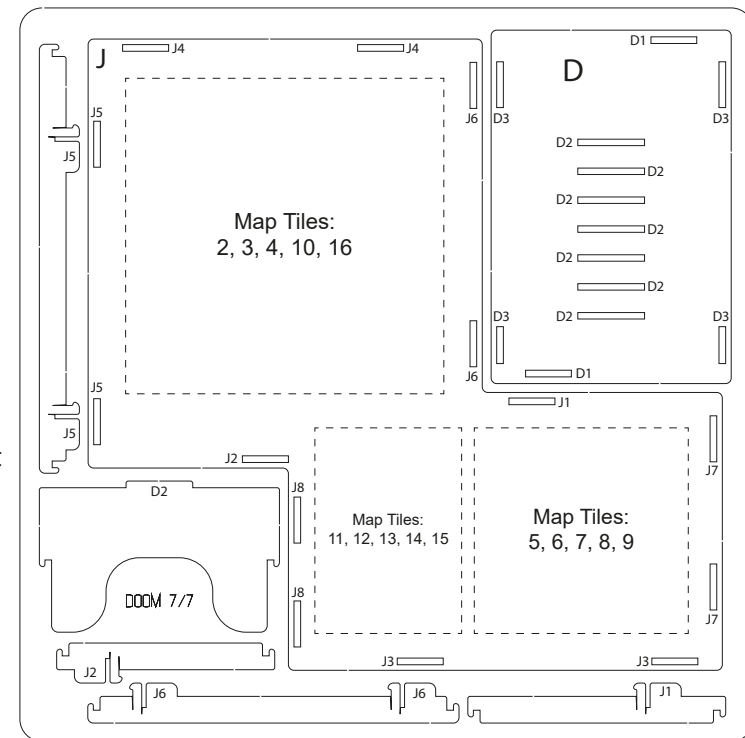

Please remove elements out of frame carefully!

You can check the box arrangement photo samples on our website: [www.e-raptor.pl](http://www.e-raptor.pl)

Compatible with the game: DOOM

Assemble based on base element latter then according to numbers from first to last.