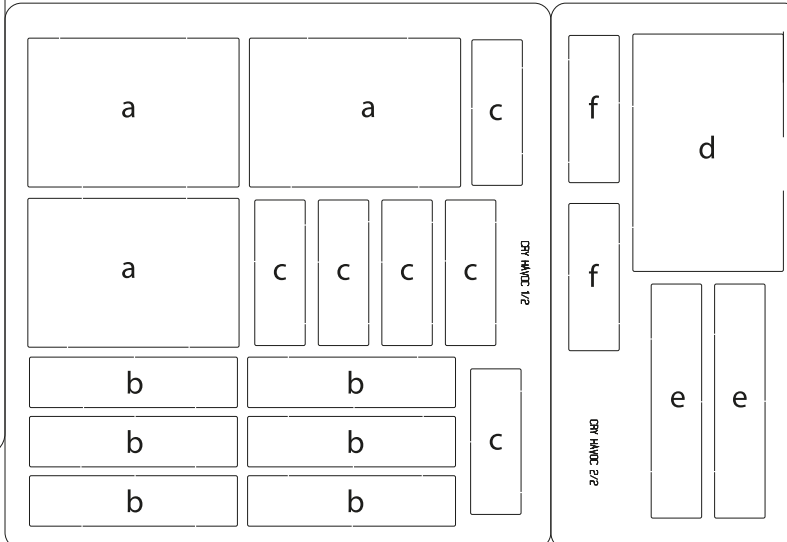

Please take the elements out of the frame carefully!

Assemble from the first to the last number.

Insert compatible with Cry Havoc and Aftermath expansion

Please check photos with a sample arrangement in the box on our website [www.e-raptor.pl](http://www.e-raptor.pl)

Please glue "felt" on the elements before folding

x - Trays for human/pilgrim/machine miniatures and cards, tiles, tokens, boards and markers.

y - Tray for Torg miniatures and cards, tiles, tokens, boards and markers.

z - Card holder for Terrarian Tactics cards.