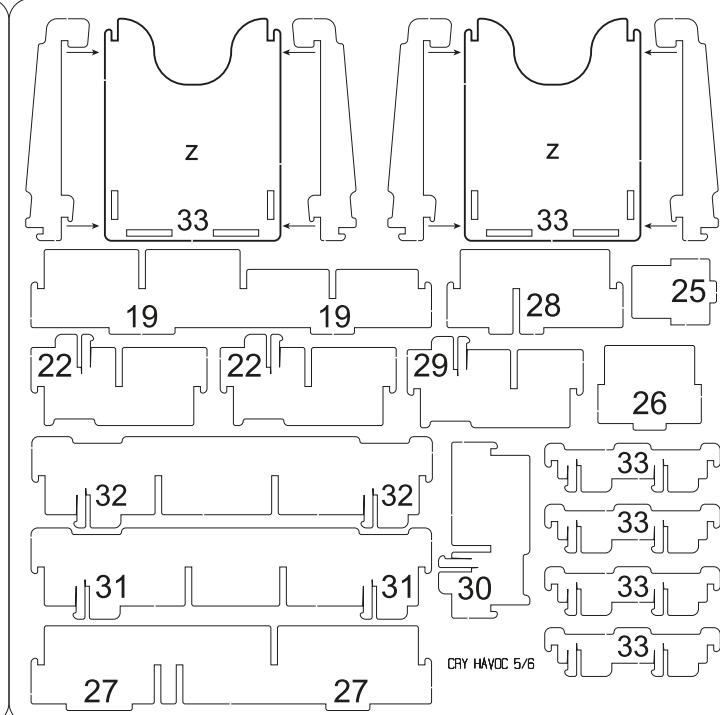

Please take the elements out of the frame carefully!

Assemble from the first to the last number.

Insert compatible with Cry Havoc and Aftermath expansion

Please check photos with a sample arrangement in the box on our website [www.e-raptor.pl](http://www.e-raptor.pl)

Please glue "felt" on the elements before folding

x - Trays for human/pilgrim/machine miniatures and cards, tiles, tokens, boards and markers.

y - Tray for Torg miniatures and cards, tiles, tokens, boards and markers.

z - Card holder for Terrarian Tactics cards.