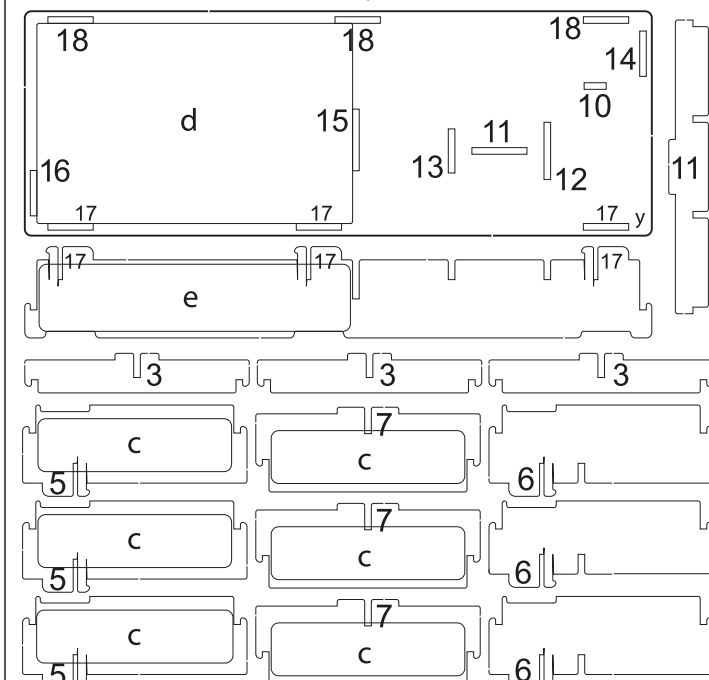

Please take the elements out of the frame carefully!

Assemble from the first to the last number.

Insert compatible with Cry Havoc and Aftermath expansion

Please check photos with a sample arrangement in the box on our website [www.e-raptor.pl](http://www.e-raptor.pl)

Please glue "felt" on the elements before folding

x - Trays for human/pilgrim/machine miniatures and cards, tiles, tokens, boards and markers.

y - Tray for Torg miniatures and cards, tiles, tokens, boards and markers.

z - Card holder for Terrarian Tactics cards.