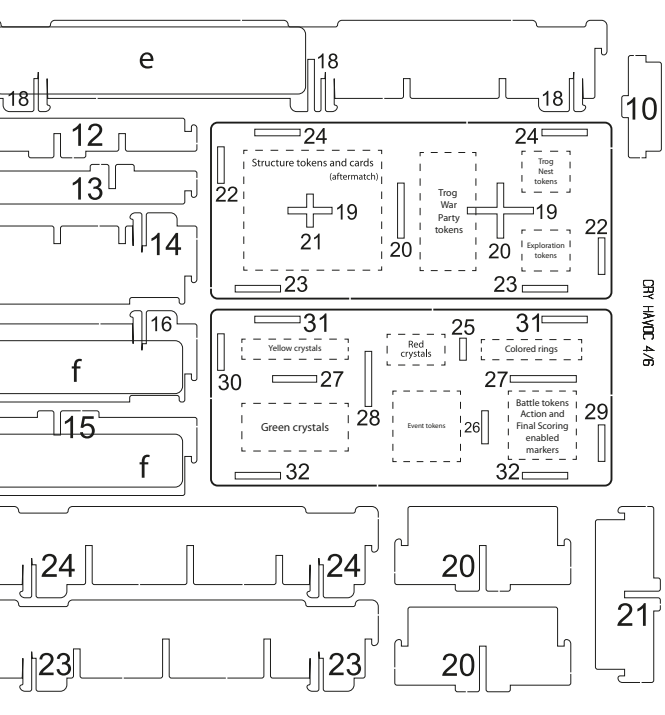

Please take the elements out of the frame carefully!

Assemble from the first to the last number.

Insert compatible with Cry Havoc and Aftermath expansion

Please check photos with a sample arrangement in the box on our website [www.e-raptor.pl](http://www.e-raptor.pl)

Please glue "felt" on the elements before folding

x - Trays for human/pilgrim/machine miniatures and cards, tiles, tokens, boards and markers.

y - Tray for Torg miniatures and cards, tiles, tokens, boards and markers.

z - Card holder for Terrarian Tactics cards.